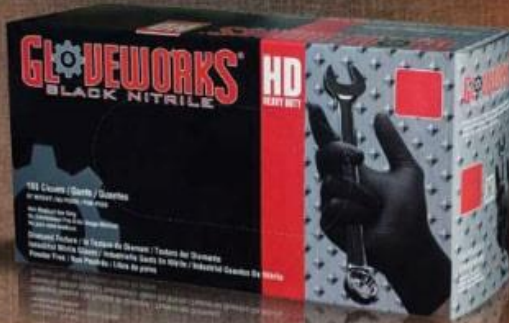

**NEW BLACK NITRILE GLOVES
WITH DIAMOND TEXTURE**

**DEMAND
MORE**

More Grip - More Texture - More Performance

GLOVEWORKS[®] **HD**
BLACK NITRILE HEAVY DUTY

**100
Gloves
Per Box**

**AVAILABLE
SIZES:
MED, LG, XL,
XXL**

Gloveworks Heavy Duty Black Nitrile combines an aggressive diamond texture with our most popular nitrile glove, providing a stronger, more enhanced grip with excellent dexterity and comfort.

Upgrade Your Black Nitrile Glove Experience

More Grip	More Texture	More Performance
Diamond Texture channels away greases & oils for optimum grip.	Over 3000 Diamonds per Glove & 60% More Surface Area.	Tough protection against chemicals, grease & solvents.